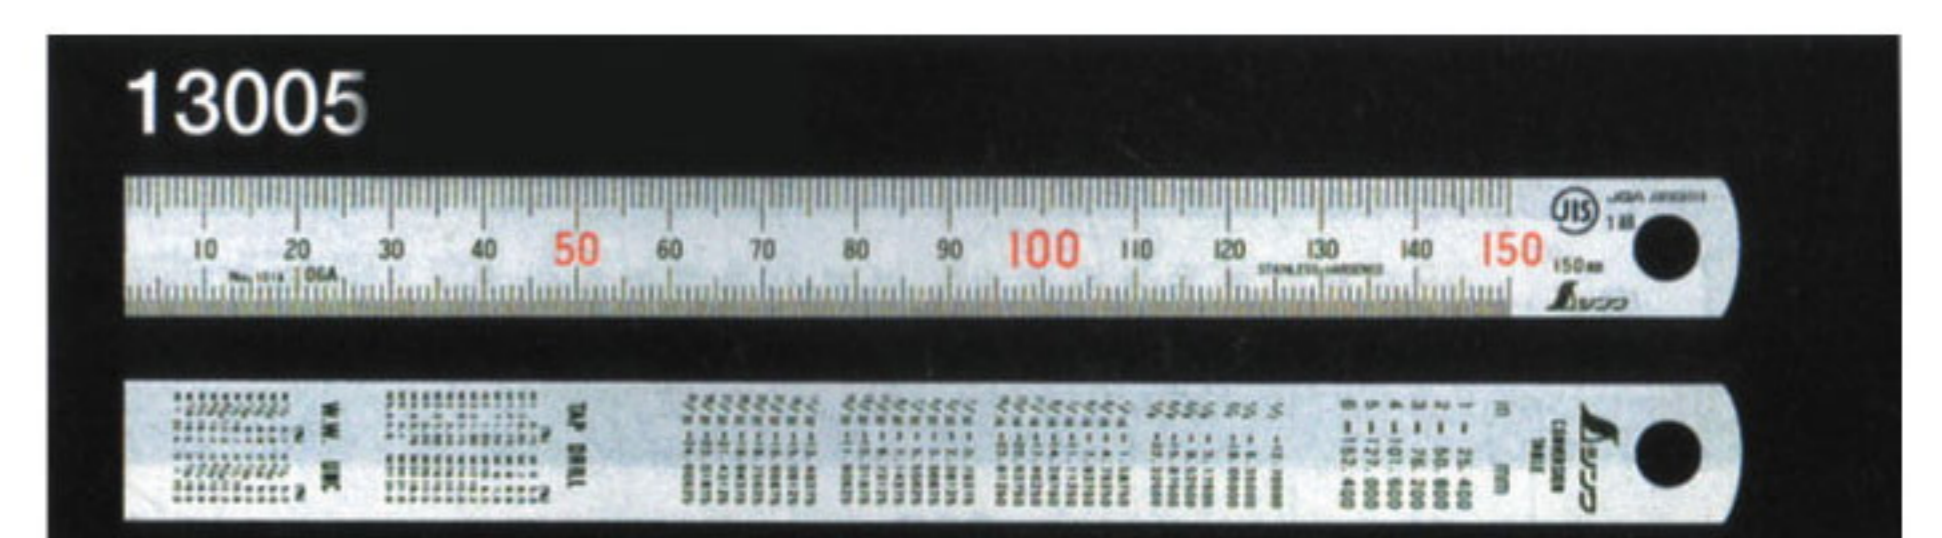

CARGO LIFT

LIGHT DUTY RACK

HEAVY DUTY RACK

“KDS” STEEL TAPE MEASURE

“SHINWA” MEASURE